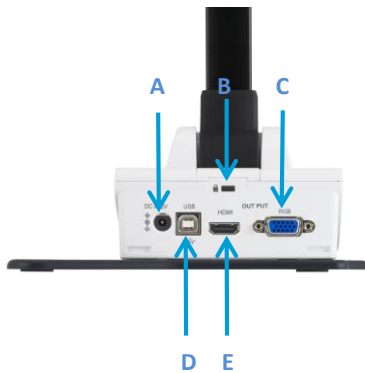

LX-1 SPECIFICATIONS

MAIN CAMERA

IMAGE PICK-UP DEVICE	1/2.8" CMOS 3.4M pixel
EFFECTIVE PIXELS	H2048, V1536
FRAME RATE	30 fps
ZOOM	12 x Optical zoom (8 x digital zoom)
LENS	f=4.0mm ~ 48.0mm(12x zoom)
SHOOTING AREA	MAX 297mm x 420mm (SXGA)
FOCUS	Auto/Manual/Zoom Sync
RESOLUTION	1080i/720p/XGA
FLICKER CORRECTION	Provided
WHITE BALANCE	Auto/Manual
OUTPUT TERMINALS	RGB output Mini D-sub 15P x 1 HDMI output terminal Type A x 1
USB 2.0	Provided (Mini B) supported UVC
ILLUMINATION LAMP	White LED

OTHERS

POWER SOURCE	5VDC (AC adapter AC100 - 240V)
DIMENTSONS	W391.7xD230xH427.9mm (Setup) W183xD230xH482.8mm (Folded)
WEIGHT	Approx. 2.4kg
ACCESSORIES	Power cord, AC adapter, USB cable

● REAR PANEL