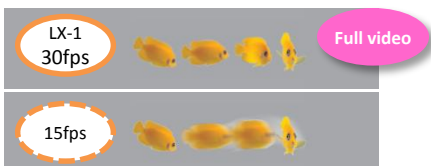

# Visual Presenter LX-1

High Quality Images, Entry model

## HIGH IMAGE QUALITY & ADVANCED 96X ZOOM

The LX-1 3.4M pixel CMOS 1/2.8" Image Sensor, produces full HD 1080p resolution with outstanding color reproduction and sharp image resolution. Moreover, the incredible 96x zoom (12x optical and 8x Digital) means the LX-1 can display the smallest objects clearly for a spectacular audience experience.

## Reproduces Smooth Motion

The LX-1 captures and reproduces moving images at 30fps(frame per second) for the display of truly smooth, natural motion.