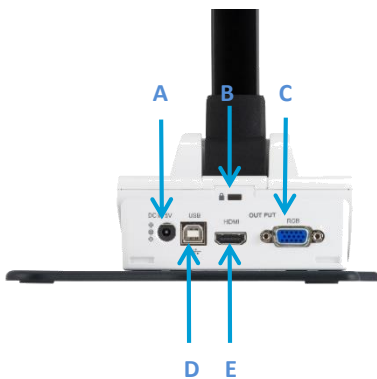

Compact design

Can fit on a small student’s desk.

Capture a whole **A3-size document**

TX-1 SPECIFICATIONS

MAIN CAMERA

IMAGE PICK-UP DEVICE	1/2.8" CMOS 3.4M pixel
EFFECTIVE PIXELS	H2048, V1536
FRAME RATE	30 fps
ZOOM	12 x Optical zoom (8 x digital zoom)
LENS	f=4.0mm ~ 48.0mm(12x zoom)
SHOOTING AREA	MAX 313mm x 420mm (SXGA)
FOCUS	Auto/Manual/Zoom Sync
RESOLUTION	1080i/720p/XGA
FLICKER CORRECTION	Provided
WHITE BALANCE	Auto/Manual
OUTPUT TERMINALS	RGB output Mini D-sub 15P x 1 HDMI output terminal Type A x 1
WiFi	2.4GHz 802.11b/g/n (AP mode/ Station mode) Framerate 720p 30fps, 10m distance
USB 2.0	Provided (Mini B) supported UVC
ILLUMINATION LAMP	White LED

OTHERS

POWER SOURCE	5VDC (AC adapter AC100 - 240V)
DIMENTSONS	W391.7xD230xH427.9mm (Setup) W183xD230xH482.8mm (Folded)
WEIGHT	Approx. 2.4kg
ACCESSORIES	Power cord, AC adapter, USB cable

● REAR PANEL

- A. DC IN 5V
- B. SECURITY
- C. RGB OUT 1
- D. USB 1
- E. HDMI OUT 1