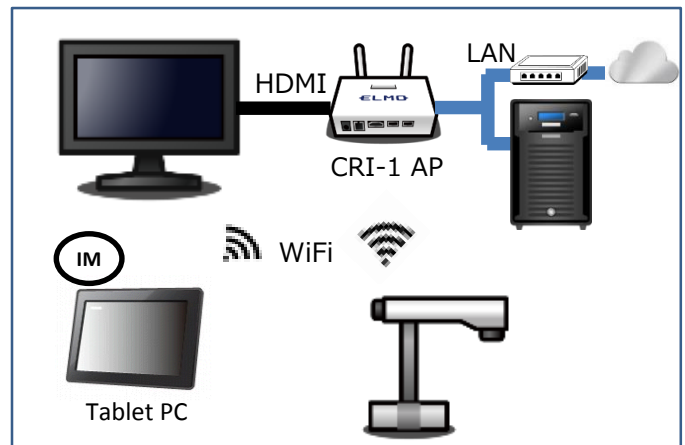

WiFi connection

Wireless image transfer from TX-1 to PC.

Easy operation!

Easy to set up even for novice users.

PC connection

→ use USB port

LCD/Projector connection

→ HDMI/RGB port

Compact design

Can fit on a small student’s desk.

Capture a whole **A3-size document**

TX-1 SPECIFICATIONS

MAIN CAMERA

IMAGE PICK-UP DEVICE	1/2.8" CMOS 3.4M pixel
EFFECTIVE PIXELS	H2048, V1536
FRAME RATE	30 fps
ZOOM	12 x Optical zoom (8 x digital zoom)
LENS	f=4.0mm ~ 48.0mm(12x zoom)
SHOOTING AREA	MAX 313mm x 420mm (SXGA)
FOCUS	Auto/Manual/Zoom Sync
RESOLUTION	1080i/720p/XGA
FLICKER CORRECTION	Provided
WHITE BALANCE	Auto/Manual
OUTPUT TERMINALS	RGB output Mini D-sub 15P x 1 HDMI output terminal Type A x 1
WiFi	2.4GHz 802.11b/g/n (AP mode/ Station mode) Framerate 720p 30fps, 10m distance
USB 2.0	Provided (Mini B) supported UVC
ILLUMINATION LAMP	White LED

OTHERS

POWER SOURCE	5VDC (AC adapter AC100 - 240V)
DIMENTSONS	W391.7xD230xH427.9mm (Setup) W183xD230xH482.8mm (Folded)
WEIGHT	Approx. 2.4kg
ACCESSORIES	Power cord, AC adapter, USB cable

● REAR PANEL

- A. DC IN 5V
- B. SECURITY
- C. RGB OUT 1
- D. USB 1
- E. HDMI OUT 1