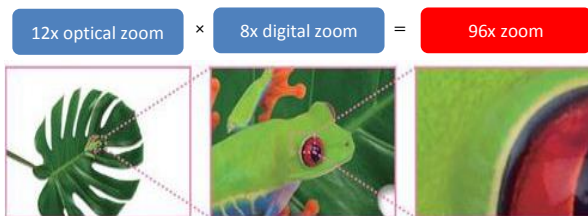

Visual Presenter TX-1

Visual Presenter that adapts “Tablet era”

Improved Affinity with Tablets

Advanced 96x zoom

Optical Zoom 12x + Digital Zoom 8x

Vivid image with no motion delay!

Full HD (1080p) , 30 fps output

Compact design

Can fit on a small student’s desk.

Capture a whole **A3-size document**

TX-1 SPECIFICATIONS

MAIN CAMERA

IMAGE PICK-UP DEVICE	1/2.8" CMOS 3.4M pixel
EFFECTIVE PIXELS	H2048, V1536
FRAME RATE	30 fps
ZOOM	12 x Optical zoom (8 x digital zoom)
LENS	f=4.0mm ~ 48.0mm(12x zoom)
SHOOTING AREA	MAX 313mm x 420mm (SXGA)
FOCUS	Auto/Manual/Zoom Sync
RESOLUTION	1080i/720p/XGA
FLICKER CORRECTION	Provided
WHITE BALANCE	Auto/Manual
OUTPUT TERMINALS	RGB output Mini D-sub 15P x 1 HDMI output terminal Type A x 1
WiFi	2.4GHz 802.11b/g/n (AP mode/ Station mode) Framerate 720p 30fps, 10m distance
USB 2.0	Provided (Mini B) supported UVC
ILLUMINATION LAMP	White LED