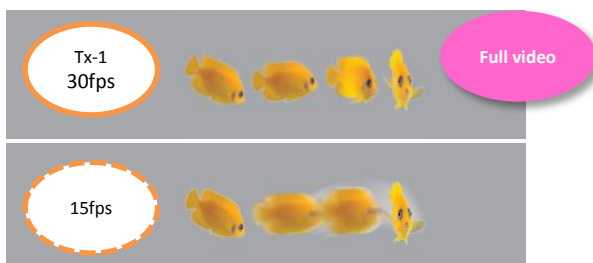

Visual Presenter TX-1

Visual Presenter that adapts “Tablet era”

Improved Affinity with Tablets

Advanced 96x zoom

Optical Zoom 12x + Digital Zoom 8x

Vivid image with no motion delay!

Full HD (1080p) , 30 fps output

WiFi connection

Wireless image transfer from TX-1 to PC.

Easy operation!

Easy to set up even for novice users.

PC connection

→ use USB port

LCD/Projector connection

→ HDMI/RGB port

Compact design

Can fit on a small student’s desk.

Capture a whole **A3-size document**