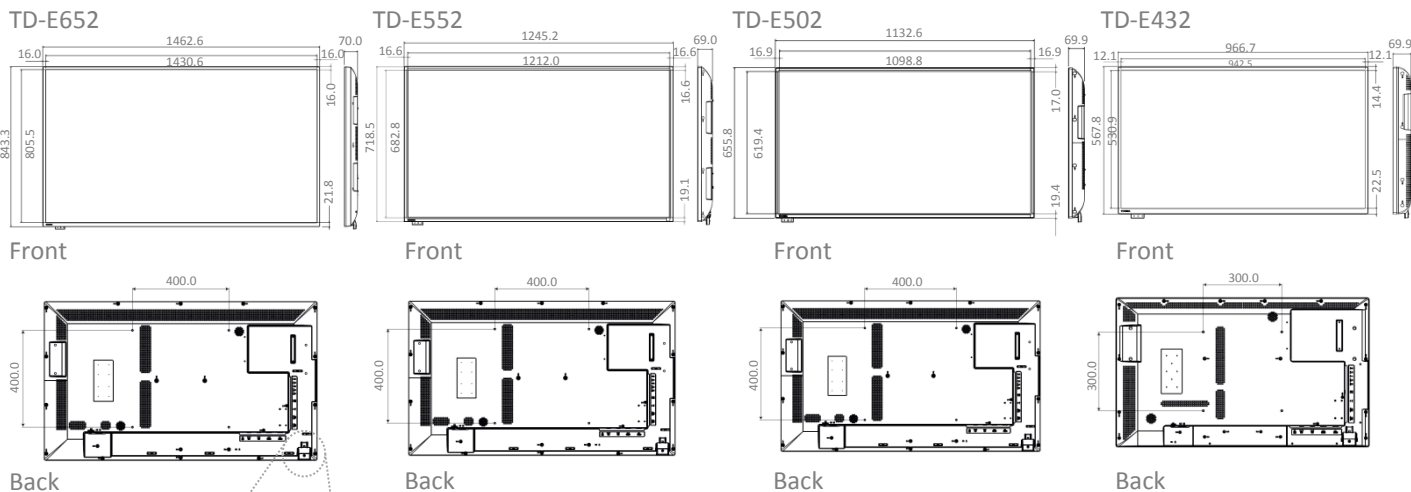

The design and specifications are subject to change without prior notice.

Under certain circumstances there is a risk of afterimage effect (burned in images resulted from extended projection). This is not covered in limited warranty.

Dimensions [Outline / mm]

Movable remote control sensor box and LED Indicator

- HDMI is a trademark or registered trademark of HDMI Licensing LLC in the United States and other countries.
- VESA and DisplayPort are trademarks or registered trademarks of Video Electronics Standards Association in the United States and other countries.
- All other brand and product names are trademarks or registered trademarks of respective companies.

TOSHIBA

Toshiba Hong Kong Limited

Suite 1410-1419, 14/F., Shatin Galleria,
18-24 Shan Mei Street, Fotan, Hong Kong

Tel : +852 2956 5613

Fax : +852 3579 0093

<http://www.toshiba.com.hk>