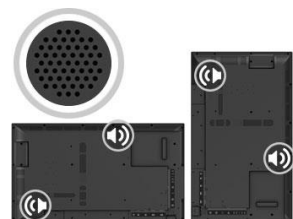

Multiple Orientations

Can be installed not only in landscape position, but also in portrait position, allowing a more flexible usage in different situation.

7-Day Scheduler

Using the built-in scheduler function, you can set maximum seven programmes in a week, specifying the on/ off time, input source as well as which days of the week the programme should run.

Built-in Stereo Speakers

The built-in speakers (5W x 2) are placed at the back of the display diagonally, which is specially designed for delivering stereo sound not only in landscape position, but also in portrait position.